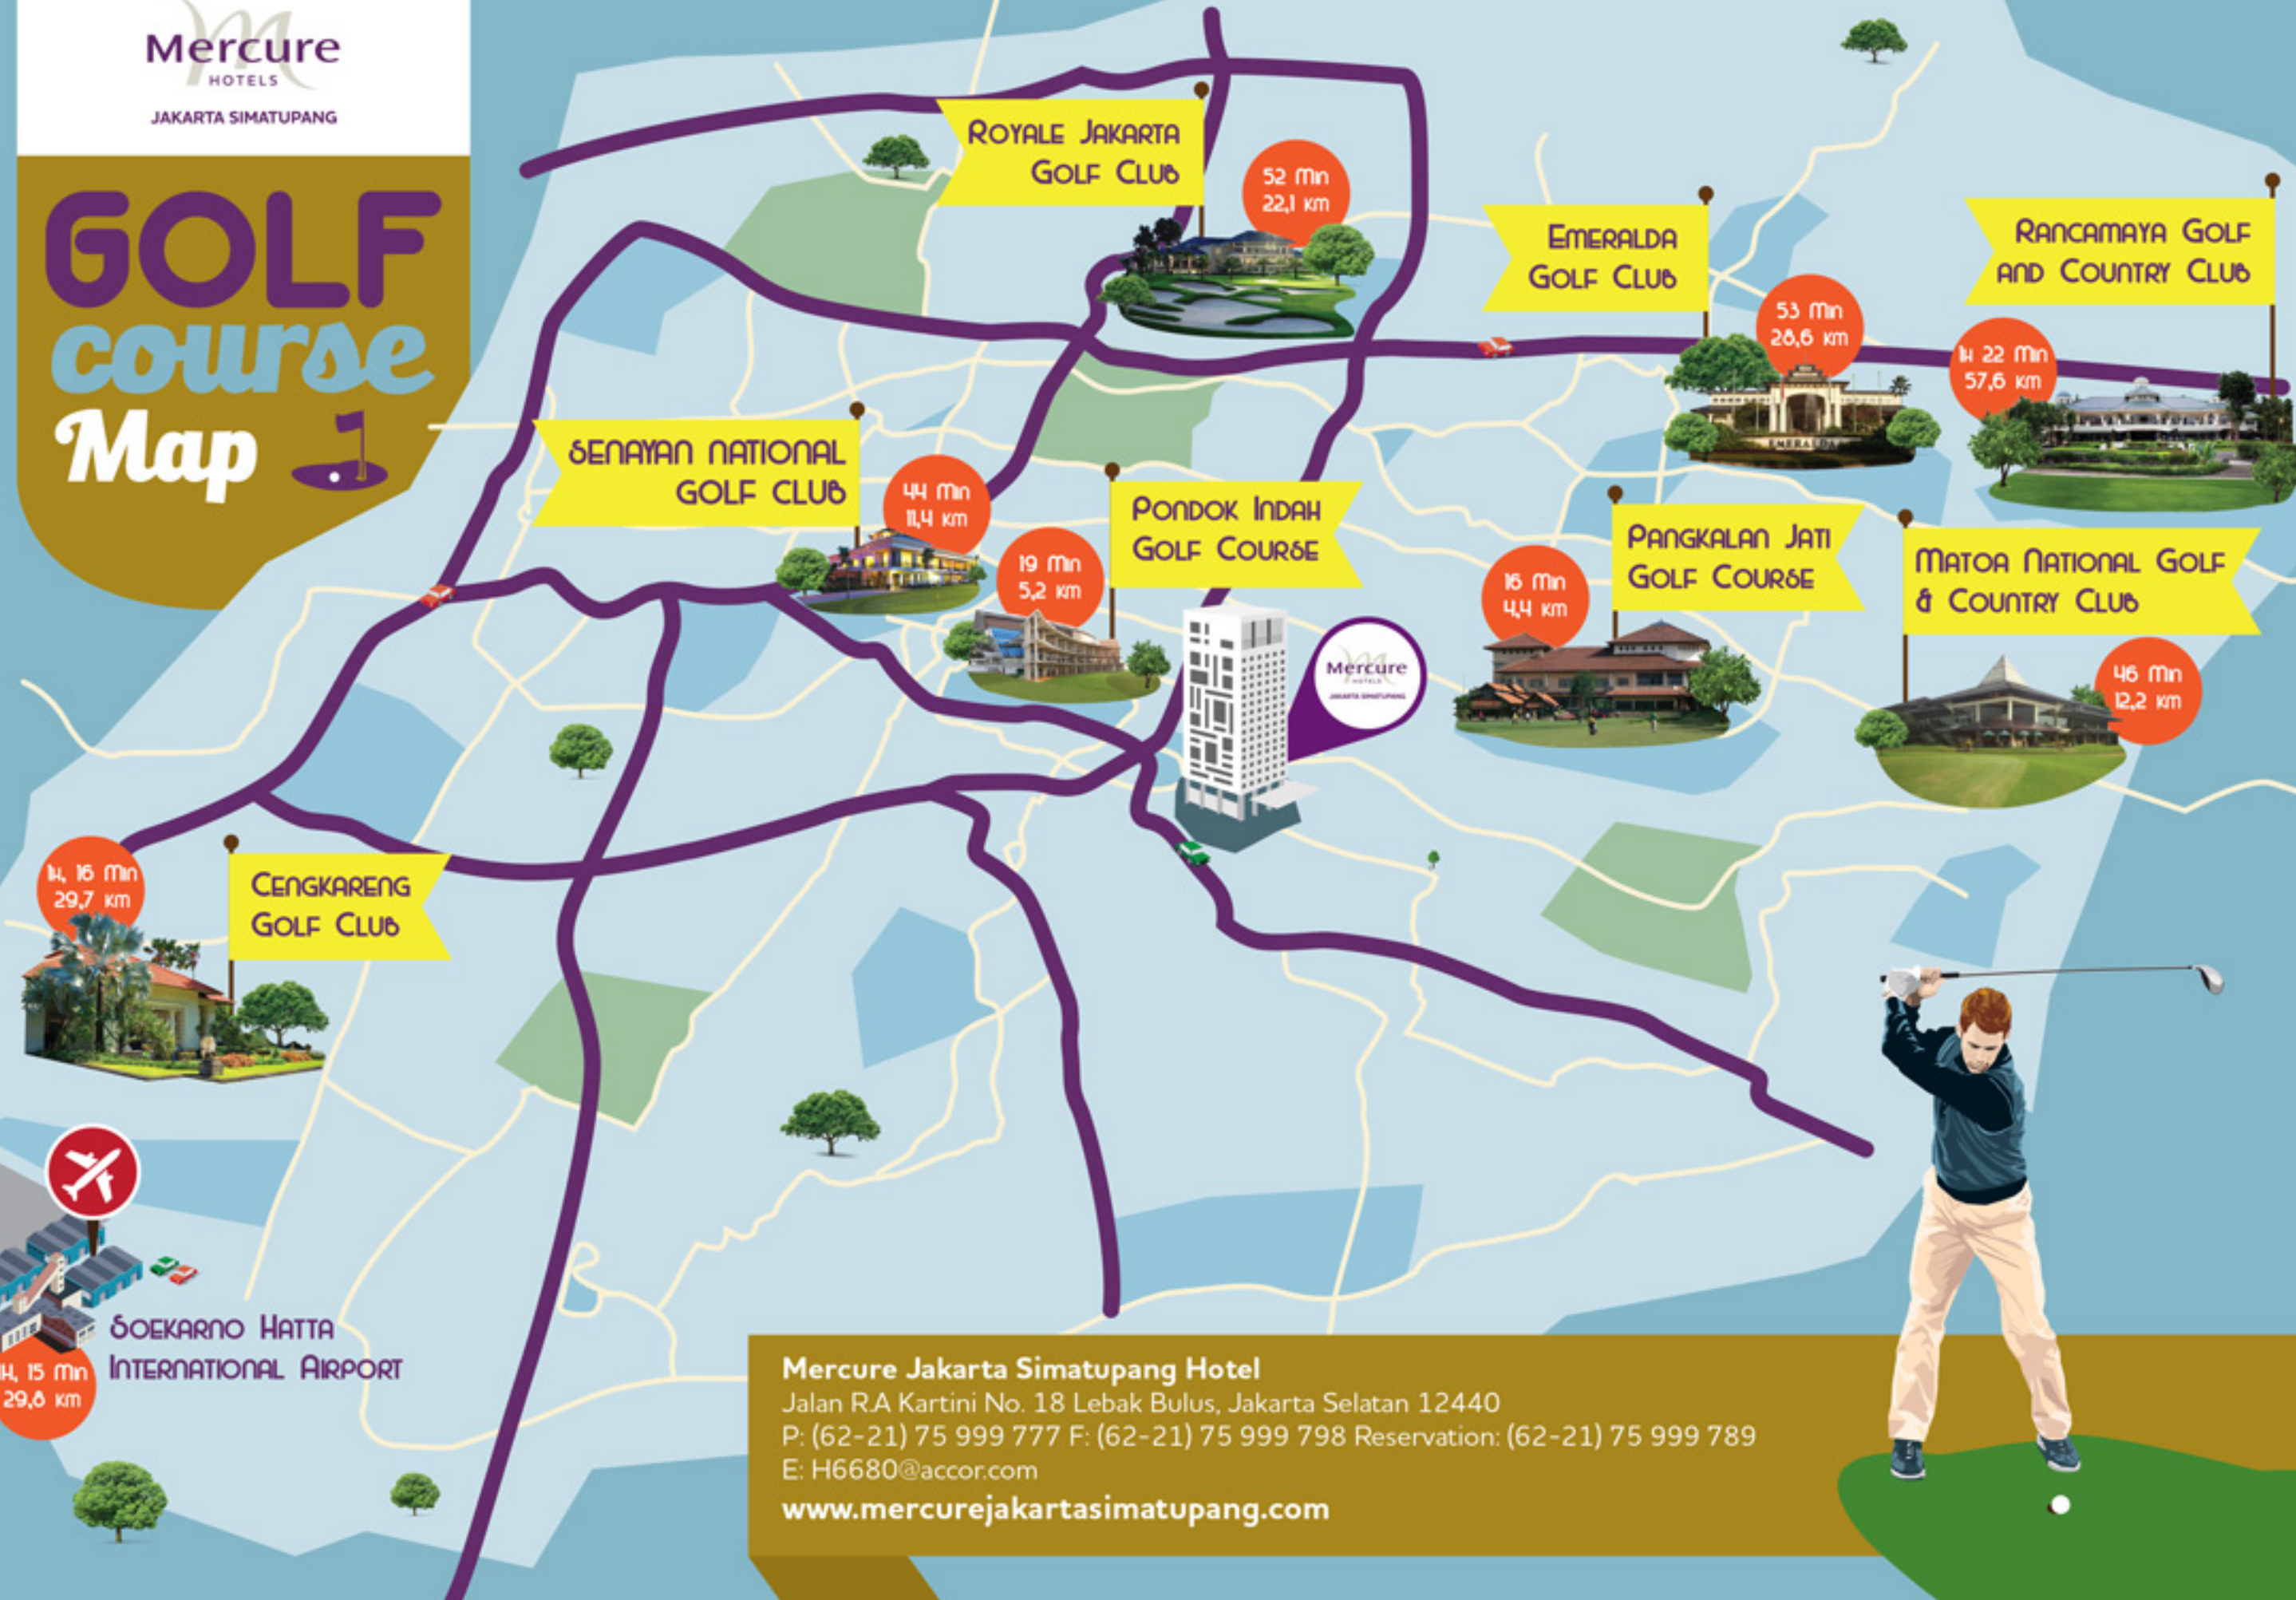

# GOLF course Map

### Mercure Jakarta Simatupang Hotel

Jalan RA Kartini No. 18 Lebak Bulus, Jakarta Selatan 12440

P: (62-21) 75 999 777 F: (62-21) 75 999 798 Reservation: (62-21) 75 999 789

E: H6680@accor.com

[www.mercurejakartasimatupang.com](http://www.mercurejakartasimatupang.com)

## READY TO TEE-OFF PACKAGE (GOLF PACKAGE)

- Minimum one night stay
- Complimentary breakfast up to two persons / room
- Complimentary late check out to 4 pm
- Complimentary drop off and pick up service  
Hotel - Pangkalan Jati - Hotel
- One time Green Fee of 18 holes Pangkalan Jati Golf  
Course for one person, Inclusive of caddy fee
- Additional caddy will be chargeable  
at Rp 65,000 / person

MORE THAN 700 HOTELS  
AROUND THE WORLD.